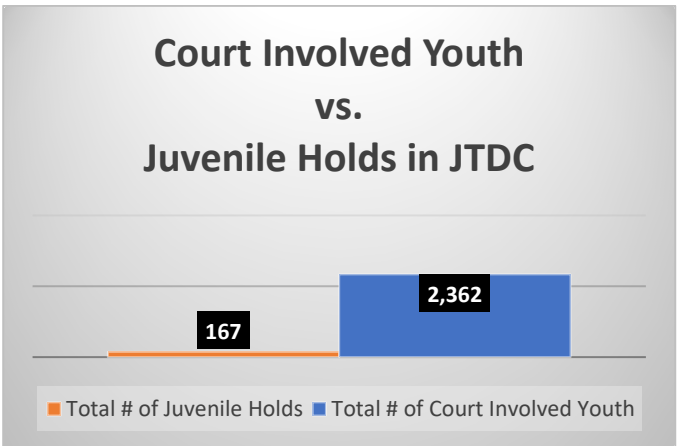

Daily Data Dashboard – June 18, 2025
Demographics for JTDC Population
Wednesday Morning Midnight Count

Data sources: cFive Supervisor – Court Involved Population and RMIS – JTDC Population

Daily Data Dashboard – June 18, 2025
Demographics for JTDC Population
Wednesday Morning Midnight Count