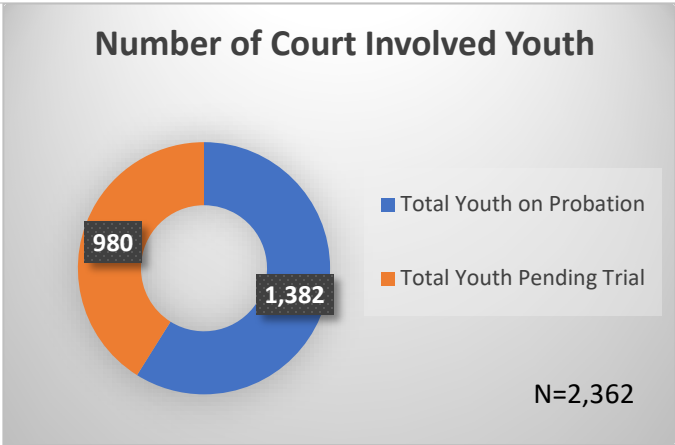

Daily Data Dashboard – June 18, 2025
Demographics for JTDC Population
Wednesday Morning Midnight Count

Data sources: cFive Supervisor – Court Involved Population and RMIS – JTDC Population

Daily Data Dashboard – June 18, 2025
Demographics for JTDC Population
Wednesday Morning Midnight Count