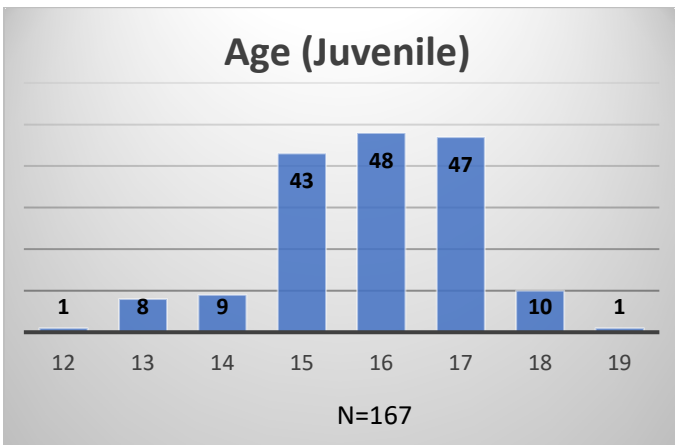

Daily Data Dashboard – June 18, 2025
Demographics for JTDC Population
Wednesday Morning Midnight Count

Data sources: cFive Supervisor – Court Involved Population and RMIS – JTDC Population

Daily Data Dashboard – June 18, 2025
Demographics for JTDC Population
Wednesday Morning Midnight Count