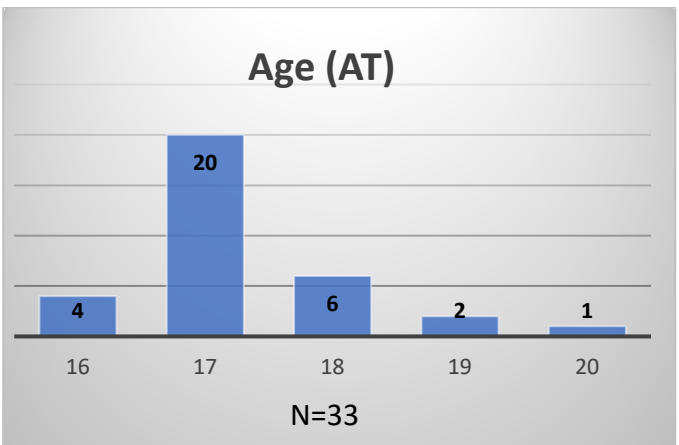

Daily Data Dashboard – June 18, 2025
Demographics for JTDC Population
Wednesday Morning Midnight Count

Data sources: cFive Supervisor – Court Involved Population and RMIS – JTDC Population

Daily Data Dashboard – June 18, 2025
Demographics for JTDC Population
Wednesday Morning Midnight Count