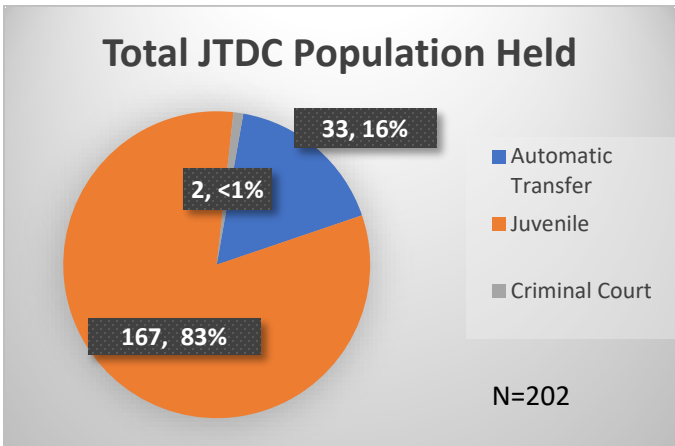

Daily Data Dashboard – June 18, 2025
Demographics for JTDC Population
Wednesday Morning Midnight Count

Data sources: cFive Supervisor – Court Involved Population and RMIS – JTDC Population

Daily Data Dashboard – June 18, 2025
Demographics for JTDC Population
Wednesday Morning Midnight Count